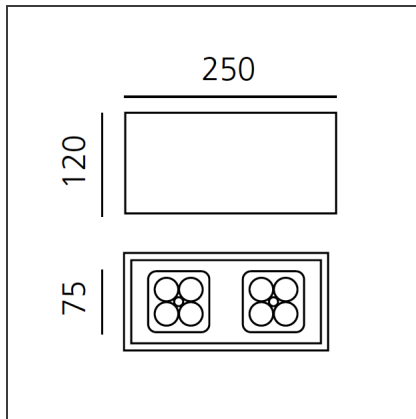

Una Pro 75 SMD - 2x4 LED 38° 3000K White

IP20 

DESIGN BY

Carlotta de Bevilacqua

DESCRIPTION

UNA PRO is the result of a new design approach. The objective was to obtain the same high performance of a halogen spotlight from a LED one, but at the same time the classic spotlight icon was brought up for discussion. Thanks to new significant technological innovation, the old concept had to be reinvented and so did the looks and main features of an entire category of luminaires. Important purposes were also energy and material saving and light duration. Due to innovative research and a well-proven expertise, the spotlight system performance is the same as that of previous halogen systems but the overall performance achieved is much better. In fact, the energy consumption of these spotlights is low, the user's relationship with the environment is revolutionary, his interaction with it is free and creative. In addition the the light fixture appears thin due to the flat profile (only 3 mm).

TECHNICAL DRAWINGS

FEATURES

Article Code:	DD0014L10D3SW	Material:	Aluminium
Colour:	White	Series:	Indoor
Installation:	Recessed, Ceiling		
Environment:	Indoor		

DIMENSIONS

Length:	cm 25
Width:	cm 7.5
Height:	cm 12
Weight:	kg 0.9

INCLUDED SOURCES

Category:	LED	Color temperature (K):	3000K
Number:	1		
Watt:	14W		
Type:	0		
Class:	A		

LUMINAIRE

Watt:	14W	Delivered lumens output (lm):	680lm
		CCT:	3000K
		Efficiency:	68%
		Efficacy:	48.55lm/W
		CRI:	85