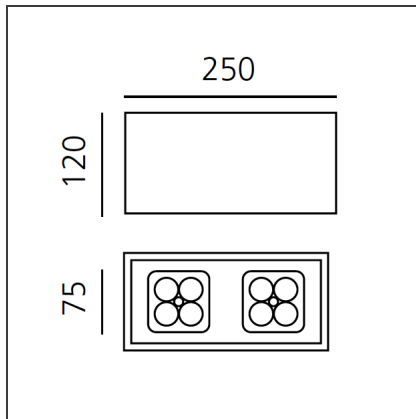

Una Pro 75 SMD - 2x4 LED 38° 3000K Black

 IP20 

DESIGN BY

Carlotta de Bevilacqua

DESCRIPTION

UNA PRO is the result of a new design approach. The objective was to obtain the same high performance of a halogen spotlight from a LED one, but at the same time the classic spotlight icon was brought up for discussion. Thanks to new significant technological innovation, the old concept had to be reinvented and so did the looks and main features of an entire category of luminaires. Important purposes were also energy and material saving and light duration. Due to innovative research and a well-proven expertise, the spotlight system performance is the same as that of previous halogen systems but the overall performance achieved is much better. In fact, the energy consumption of these spotlights is low, the user's relationship with the environment is revolutionary, his interaction with it is free and creative. In addition the the light fixture appears thin due to the flat profile (only 3 mm).

TECHNICAL DRAWINGS

FEATURES

Article Code:	DD0014L09D3SW	Material:	Aluminium
Colour:	Black	Series:	Indoor
Installation:	Recessed, Ceiling		
Environment:	Indoor		

DIMENSIONS

Length:	cm 25
Width:	cm 7.5
Height:	cm 12
Weight:	kg 0.9

INCLUDED SOURCES

Category:	LED	Color temperature (K):	3000K
Number:	1		
Watt:	14W		
Type:	0		
Class:	A		

LUMINAIRE

Watt:	14W	Delivered lumens output (lm):	680lm
		CCT:	3000K
		Efficiency:	68%
		Efficacy:	48.55lm/W
		CRI:	85