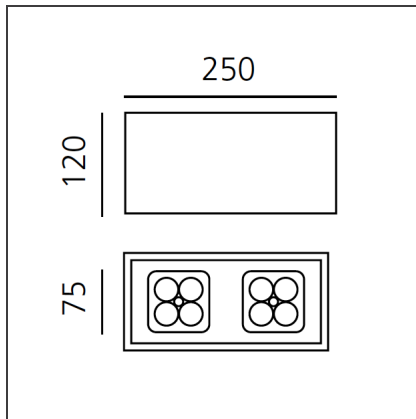

TECHNICAL DRAWINGS

FEATURES

Article Code:	DD0014L10D2S	Material:	Aluminium
Colour:	White	Series:	Indoor
Installation:	Recessed, Ceiling		
Environment:	Indoor		

DIMENSIONS

Length:	cm 25
Width:	cm 7.5
Height:	cm 12
Weight:	kg 0.9

INCLUDED SOURCES

Category:	LED	Color temperature (K):	3700K
Number:	1		
Watt:	14W		
Type:	0		
Class:	A		

LUMINAIRE

Watt:	14W	Delivered lumens output (lm):	693lm
		CCT:	3700K
		CRI:	80