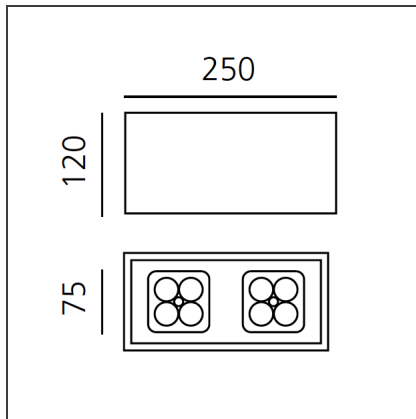

Una Pro 75 SMD - 2x4 LED 20° 3700K Black

 IP20 

DESIGN BY

Carlotta de Bevilacqua

DESCRIPTION

UNA PRO is the result of a new design approach. The objective was to obtain the same high performance of a halogen spotlight from a LED one, but at the same time the classic spotlight icon was brought up for discussion. Thanks to new significant technological innovation, the old concept had to be reinvented and so did the looks and main features of an entire category of luminaries. Important purposes were also energy and material saving and light duration. Due to innovative research and a well-proven expertise, the spotlight system performance is the same as that of previous halogen systems but the overall performance achieved is much better. In fact, the energy consumption of these spotlights is low, the user's relationship with the environment is revolutionary, his interaction with it is free and creative. In addition the the light fixture appears thin due to the flat profile (only 3 mm).

TECHNICAL DRAWINGS

FEATURES

Article Code:	DD0014L09D2S	Material:	Aluminium
Colour:	Black	Series:	Indoor
Installation:	Recessed, Ceiling		
Environment:	Indoor		

DIMENSIONS

Length:	cm 25
Width:	cm 7.5
Height:	cm 12
Weight:	kg 0.9

INCLUDED SOURCES

Category:	LED	Color temperature (K):	3700K
Number:	1		
Watt:	14W		
Type:	0		
Class:	A		

LUMINAIRE

Watt:	14W	Delivered lumens output (lm):	693lm
		CCT:	3700K
		CRI:	80

ACCESSORIES

UNA PRO 75
COVER PLASTICA
IP 44
DD0014ICLT44