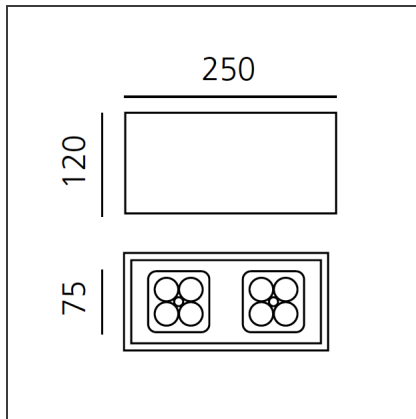

TECHNICAL DRAWINGS

FEATURES

Article Code:	DD0014L00D2S	Material:	Aluminium
Colour:	Aluminium	Series:	Indoor
Installation:	Recessed, Ceiling		
Environment:	Indoor		

DIMENSIONS

Length:	cm 25
Width:	cm 7.5
Height:	cm 12
Weight:	kg 0.9

INCLUDED SOURCES

Category:	LED	Color temperature (K):	3700K
Number:	1		
Watt:	14W		
Type:	0		
Class:	A		

LUMINAIRE

Watt:	14W	Delivered lumens output (lm):	693lm
		CCT:	3700K
		CRI:	80