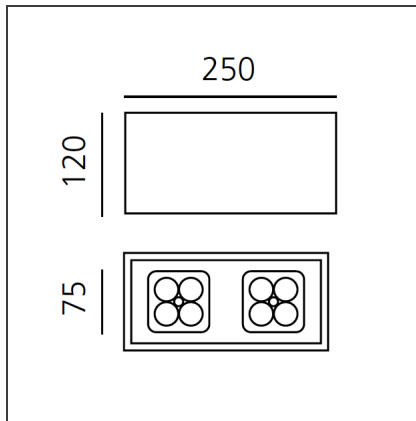

Una Pro 75 SMD - 2x4 LED 20° 3000K White

IP20 

DESIGN BY

Carlotta de Bevilacqua

DESCRIPTION

UNA PRO is the result of a new design approach. The objective was to obtain the same high performance of a halogen spotlight from a LED one, but at the same time the classic spotlight icon was brought up for discussion. Thanks to new significant technological innovation, the old concept had to be reinvented and so did the looks and main features of an entire category of luminaires. Important purposes were also energy and material saving and light duration. Due to innovative research and a well-proven expertise, the spotlight system performance is the same as that of previous halogen systems but the overall performance achieved is much better. In fact, the energy consumption of these spotlights is low, the user's relationship with the environment is revolutionary, his interaction with it is free and creative. In addition the the light fixture appears thin due to the flat profile (only 3 mm).

TECHNICAL DRAWINGS

FEATURES

Article Code:	DD0014L10D2SW	Material:	Aluminium
Colour:	White	Series:	Indoor
Installation:	Recessed, Ceiling		
Environment:	Indoor		

DIMENSIONS

Length:	cm 25
Width:	cm 7.5
Height:	cm 12
Weight:	kg 0.9

INCLUDED SOURCES

Category:	LED	Color temperature (K):	3000K
Number:	1		
Watt:	14W		
Type:	0		
Class:	A		

LUMINAIRE

Watt:	14W	Delivered lumens output (lm):	651lm
		CCT:	3000K
		Efficiency:	65%
		Efficacy:	46.50lm/W
		CRI:	85