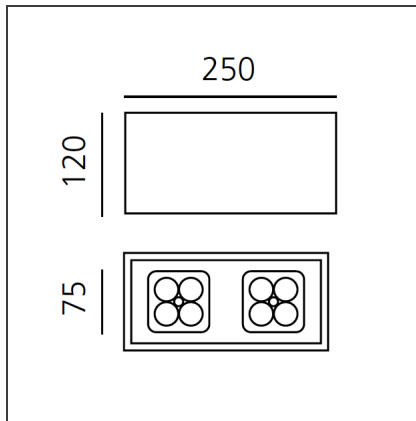

Una Pro 75 SMD - 2x4 LED 20° 3000K Black

IP20

DESIGN BY

Carlotta de Bevilacqua

DESCRIPTION

UNA PRO is the result of a new design approach. The objective was to obtain the same high performance of a halogen spotlight from a LED one, but at the same time the classic spotlight icon was brought up for discussion. Thanks to new significant technological innovation, the old concept had to be reinvented and so did the looks and main features of an entire category of luminaires. Important purposes were also energy and material saving and light duration. Due to innovative research and a well-proven expertise, the spotlight system performance is the same as that of previous halogen systems but the overall performance achieved is much better. In fact, the energy consumption of these spotlights is low, the user's relationship with the environment is revolutionary, his interaction with it is free and creative. In addition the the light fixture appears thin due to the flat profile (only 3 mm).

TECHNICAL DRAWINGS

FEATURES

Article Code:	DD0014L09D2SW	Material:	Aluminium
Colour:	Black	Series:	Indoor
Installation:	Recessed, Ceiling		
Environment:	Indoor		

DIMENSIONS

Length:	cm 25
Width:	cm 7.5
Height:	cm 12
Weight:	kg 0.9

INCLUDED SOURCES

Category:	LED	Color temperature (K):	3000K
Number:	1		
Watt:	14W		
Type:	0		
Class:	A		

LUMINAIRE

Watt:	14W	Delivered lumens output (lm):	651lm
		CCT:	3000K
		Efficiency:	65%
		Efficacy:	46.50lm/W
		CRI:	85