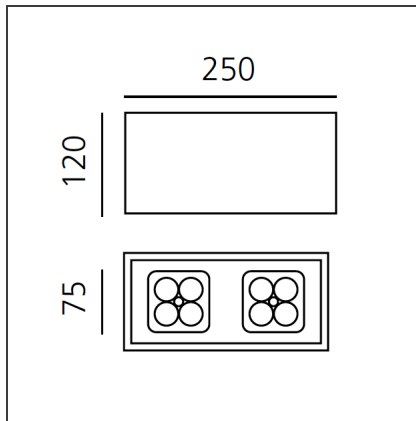

Una Pro 75 SMD - 2x4 LED 20° 3000K Aluminium

IP20

DESIGN BY

Carlotta de Bevilacqua

DESCRIPTION

UNA PRO is the result of a new design approach. The objective was to obtain the same high performance of a halogen spotlight from a LED one, but at the same time the classic spotlight icon was brought up for discussion. Thanks to new significant technological innovation, the old concept had to be reinvented and so did the looks and main features of an entire category of luminaires. Important purposes were also energy and material saving and light duration. Due to innovative research and a well-proven expertise, the spotlight system performance is the same as that of previous halogen systems but the overall performance achieved is much better. In fact, the energy consumption of these spotlights is low, the user's relationship with the environment is revolutionary, his interaction with it is free and creative. In addition the the light fixture appears thin due to the flat profile (only 3 mm).

TECHNICAL DRAWINGS

FEATURES

Article Code:	DD0014L00D2SW	Material:	Aluminium
Colour:	Aluminium	Series:	Indoor
Installation:	Recessed, Ceiling		
Environment:	Indoor		

DIMENSIONS

Length:	cm 25
Width:	cm 7.5
Height:	cm 12
Weight:	kg 0.9

INCLUDED SOURCES

Category:	LED	Color temperature (K):	3000K
Number:	1		
Watt:	14W		
Type:	0		
Class:	A		

LUMINAIRE

Watt:	14W	Delivered lumens output (lm):	651lm
		CCT:	3000K
		Efficiency:	65%
		Efficacy:	46.50lm/W
		CRI:	85