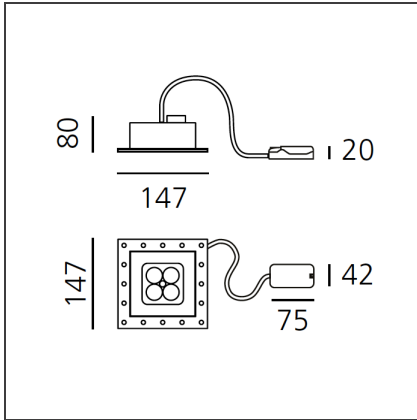

Una Pro 75 Adjustable Recessed - 4 LED 38° 3700K White

IP20 

DESIGN BY

Carlotta de Bevilacqua

DESCRIPTION

UNA PRO is the result of a new design approach. The objective was to obtain the same high performance of a halogen spotlight from a LED one, but at the same time the classic spotlight icon was brought up for discussion. Thanks to new significant technological innovation, the old concept had to be reinvented and so did the looks and main features of an entire category of luminaires. Important purposes were also energy and material saving and light duration. Due to innovative research and a well-proven expertise, the spotlight system performance is the same as that of previous halogen systems but the overall performance achieved is much better. In fact, the energy consumption of these spotlights is low, the user's relationship with the environment is revolutionary, his interaction with it is free and creative. In addition the the light fixture appears thin due to the flat profile (only 3 mm).

TECHNICAL DRAWINGS

FEATURES

Article Code:	DD0014I10D3B	Material:	Aluminium
Colour:	White	Series:	Indoor
Installation:	Recessed, Ceiling		
Environment:	Indoor		

DIMENSIONS

Length:	cm 14.7	Cutout Width:	cm 8
Height:	cm 14.7		
Weight:	kg 0.4		