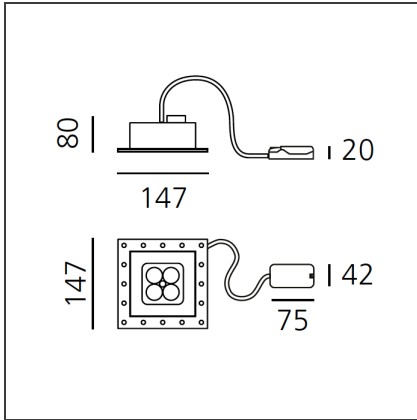

Una Pro 75 Adjustable Recessed - 4 LED 20° 3700K Aluminium

IP20 

DESIGN BY

Carlotta de Bevilacqua

DESCRIPTION

UNA PRO is the result of a new design approach. The objective was to obtain the same high performance of a halogen spotlight from a LED one, but at the same time the classic spotlight icon was brought up for discussion. Thanks to new significant technological innovation, the old concept had to be reinvented and so did the looks and main features of an entire category of luminaires. Important purposes were also energy and material saving and light duration. Due to innovative research and a well-proven expertise, the spotlight system performance is the same as that of previous halogen systems but the overall performance achieved is much better. In fact, the energy consumption of these spotlights is low, the user's relationship with the environment is revolutionary, his interaction with it is free and creative. In addition the the light fixture appears thin due to the flat profile (only 3 mm).

TECHNICAL DRAWINGS

FEATURES

Article Code:	DD0014I00D2	Material:	Aluminium
Colour:	Aluminium	Series:	Indoor
Installation:	Recessed, Ceiling		
Environment:	Indoor		

DIMENSIONS

Length:	cm 14.7	Cutout Width:	cm 8
Height:	cm 14.7		
Weight:	kg 0.4		