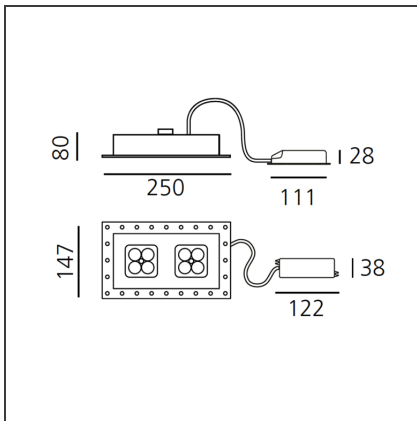

TECHNICAL DRAWINGS

FEATURES

Article Code:	DD0014L10D1B	Material:	Aluminium
Colour:	White	Series:	Indoor
Installation:	Recessed, Ceiling		
Environment:	Indoor		

DIMENSIONS

Length:	cm 25	Cutout Width:	cm 8
Height:	cm 14.7		
Weight:	kg 0.9		

INCLUDED SOURCES

Category:	LED	Color temperature (K):	3700K
Number:	1		
Watt:	14W		
Type:	0		
Class:	A		

LUMINAIRE

Watt:	14W	Delivered lumens output (lm):	774lm
		CCT:	3700K
		CRI:	80