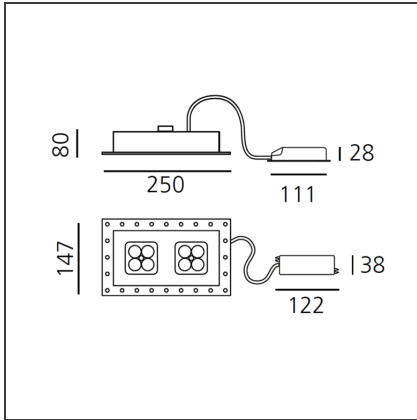

Una Pro 75 Adjustable Recessed - 2x4 LED 6° 3700K Aluminium

IP20 

DESIGN BY

Carlotta de Bevilacqua

DESCRIPTION

UNA PRO is the result of a new design approach. The objective was to obtain the same high performance of a halogen spotlight from a LED one, but at the same time the classic spotlight icon was brought up for discussion. Thanks to new significant technological innovation, the old concept had to be reinvented and so did the looks and main features of an entire category of luminaires. Important purposes were also energy and material saving and light duration. Due to innovative research and a well-proven expertise, the spotlight system performance is the same as that of previous halogen systems but the overall performance achieved is much better. In fact, the energy consumption of these spotlights is low, the user's relationship with the environment is revolutionary, his interaction with it is free and creative. In addition the the light fixture appears thin due to the flat profile (only 3 mm).

TECHNICAL DRAWINGS

FEATURES

Article Code:	DD0014L00D1	Material:	Aluminium
Colour:	Aluminium	Series:	Indoor
Installation:	Recessed, Ceiling		
Environment:	Indoor		

DIMENSIONS

Length:	cm 25	Cutout Width:	cm 8
Height:	cm 14.7		
Weight:	kg 0.9		