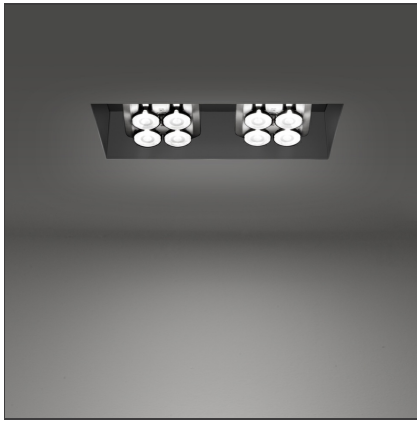

Una Pro 75 Adjustable Recessed - 2x4 LED 6° 3700K Aluminium

IP20 

DESIGN BY

Carlotta de Bevilacqua

DESCRIPTION

UNA PRO is the result of a new design approach. The objective was to obtain the same high performance of a halogen spotlight from a LED one, but at the same time the classic spotlight icon was brought up for discussion. Thanks to new significant technological innovation, the old concept had to be reinvented and so did the looks and main features of an entire category of luminaires. Important purposes were also energy and material saving and light duration. Due to innovative research and a well-proven expertise, the spotlight system performance is the same as that of previous halogen systems but the overall performance achieved is much better. In fact, the energy consumption of these spotlights is low, the user's relationship with the environment is revolutionary, his interaction with it is free and creative. In addition the the light fixture appears thin due to the flat profile (only 3 mm).

TECHNICAL DRAWINGS

FEATURES

Article Code:	DD0014L00D1	Material:	Aluminium
Colour:	Aluminium	Series:	Indoor
Installation:	Recessed, Ceiling		
Environment:	Indoor		

DIMENSIONS

Length:	cm 25	Cutout Width:	cm 8
Height:	cm 14.7		
Weight:	kg 0.9		

INCLUDED SOURCES

Category:	LED	Color temperature (K):	3700K
Number:	1		
Watt:	14W		
Type:	0		
Class:	A		

LUMINAIRE

Watt:	14W	Delivered lumens output (lm):	774lm
		CCT:	3700K
		CRI:	80

ACCESSORIES

NO
IMAGE
AVAILABLE