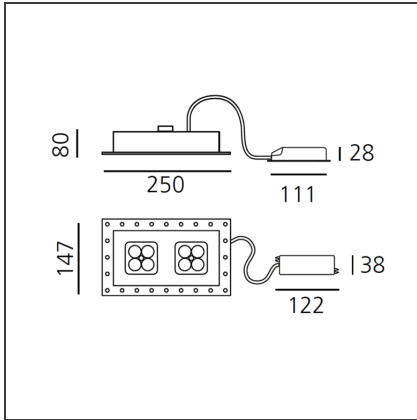

Una Pro 75 Adjustable Recessed - 2x4 LED 6° 3000K White

IP20 

DESIGN BY

Carlotta de Bevilacqua

DESCRIPTION

UNA PRO is the result of a new design approach. The objective was to obtain the same high performance of a halogen spotlight from a LED one, but at the same time the classic spotlight icon was brought up for discussion. Thanks to new significant technological innovation, the old concept had to be reinvented and so did the looks and main features of an entire category of luminaires. Important purposes were also energy and material saving and light duration. Due to innovative research and a well-proven expertise, the spotlight system performance is the same as that of previous halogen systems but the overall performance achieved is much better. In fact, the energy consumption of these spotlights is low, the user's relationship with the environment is revolutionary, his interaction with it is free and creative. In addition the the light fixture appears thin due to the flat profile (only 3 mm).

TECHNICAL DRAWINGS

FEATURES

Article Code:	DD0014L10D1BW	Material:	Aluminium
Colour:	White	Series:	Indoor
Installation:	Recessed, Ceiling		
Environment:	Indoor		

DIMENSIONS

Length:	cm 25	Cutout Width:	cm 8
Height:	cm 14.7		
Weight:	kg 0.9		