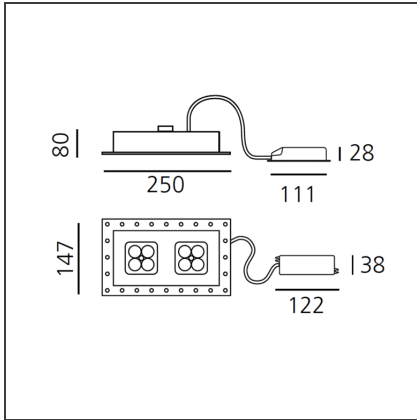

TECHNICAL DRAWINGS

FEATURES

Article Code:	DD0014L00D1W	Material:	Aluminium
Colour:	Aluminium	Series:	Indoor
Installation:	Recessed, Ceiling		
Environment:	Indoor		

DIMENSIONS

Length:	cm 25	Cutout Width:	cm 8
Height:	cm 14.7		
Weight:	kg 0.9		

INCLUDED SOURCES

Category:	LED	Color temperature (K):	3000K
Number:	1		
Watt:	14W		
Type:	0		
Class:	A		

LUMINAIRE

Watt:	14W	Delivered lumens output (lm):	727lm
		CCT:	3000K
		Efficiency:	72%
		Efficacy:	51.91lm/W
		CRI:	85