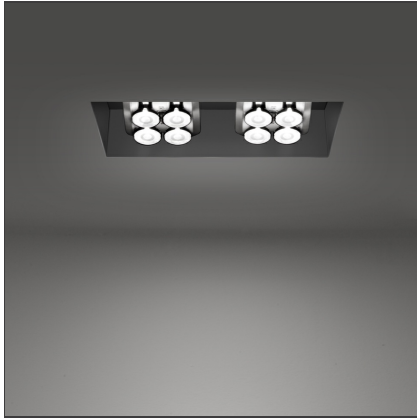

# Una Pro 75 Adjustable Recessed - 2x4 LED 6° 3000K Aluminium

IP20 

## DESCRIPTION

UNA PRO is the result of a new design approach. The objective was to obtain the same high performance of a halogen spotlight from a LED one, but at the same time the classic spotlight icon was brought up for discussion. Thanks to new significant technological innovation, the old concept had to be reinvented and so did the looks and main features of an entire category of luminaires. Important purposes were also energy and material saving and light duration. Due to innovative research and a well-proven expertise, the spotlight system performance is the same as that of previous halogen systems but the overall performance achieved is much better. In fact, the energy consumption of these spotlights is low, the user's relationship with the environment is revolutionary, his interaction with it is free and creative. In addition the the light fixture appears thin due to the flat profile (only 3 mm).