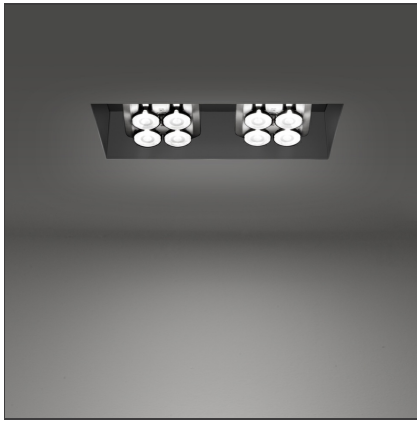

Una Pro 75 Adjustable Recessed - 2x4 LED 38° 3700K Aluminium

IP20 

DESIGN BY

Carlotta de Bevilacqua

DESCRIPTION

UNA PRO is the result of a new design approach. The objective was to obtain the same high performance of a halogen spotlight from a LED one, but at the same time the classic spotlight icon was brought up for discussion. Thanks to new significant technological innovation, the old concept had to be reinvented and so did the looks and main features of an entire category of luminaires. Important purposes were also energy and material saving and light duration. Due to innovative research and a well-proven expertise, the spotlight system performance is the same as that of previous halogen systems but the overall performance achieved is much better. In fact, the energy consumption of these spotlights is low, the user's relationship with the environment is revolutionary, his interaction with it is free and creative. In addition the the light fixture appears thin due to the flat profile (only 3 mm).

TECHNICAL DRAWINGS

FEATURES

Article Code:	DD0014L00D3	Material:	Aluminium
Colour:	Aluminium	Series:	Indoor
Installation:	Recessed, Ceiling		
Environment:	Indoor		

DIMENSIONS

Length:	cm 25	Cutout Width:	cm 8
Height:	cm 14.7		
Weight:	kg 0.9		

INCLUDED SOURCES

Category:	LED	Color temperature (K):	3700K
Number:	1		
Watt:	14W		
Type:	0		
Class:	A		

LUMINAIRE

Watt:	14W	Delivered lumens output (lm):	724lm
		CCT:	3700K
		CRI:	80

ACCESSORIES

NO
IMAGE
AVAILABLE