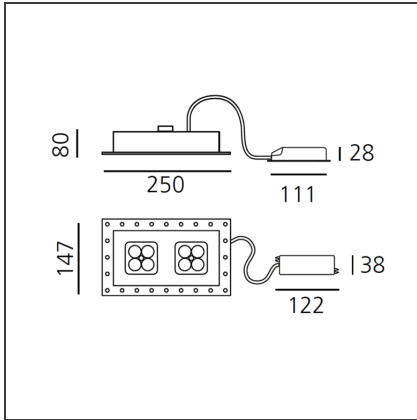

Una Pro 75 Adjustable Recessed - 2x4 LED 38° 3700K Aluminium

IP20 

DESIGN BY

Carlotta de Bevilacqua

DESCRIPTION

UNA PRO is the result of a new design approach. The objective was to obtain the same high performance of a halogen spotlight from a LED one, but at the same time the classic spotlight icon was brought up for discussion. Thanks to new significant technological innovation, the old concept had to be reinvented and so did the looks and main features of an entire category of luminaires. Important purposes were also energy and material saving and light duration. Due to innovative research and a well-proven expertise, the spotlight system performance is the same as that of previous halogen systems but the overall performance achieved is much better. In fact, the energy consumption of these spotlights is low, the user's relationship with the environment is revolutionary, his interaction with it is free and creative. In addition the the light fixture appears thin due to the flat profile (only 3 mm).

TECHNICAL DRAWINGS

FEATURES

Article Code:	DD0014L00D3	Material:	Aluminium
Colour:	Aluminium	Series:	Indoor
Installation:	Recessed, Ceiling		
Environment:	Indoor		

DIMENSIONS

Length:	cm 25	Cutout Width:	cm 8
Height:	cm 14.7		
Weight:	kg 0.9		