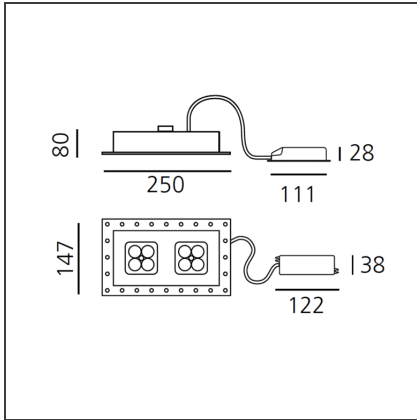

Una Pro 75 Adjustable Recessed - 2x4 LED 38° 3000K White

IP20 

DESIGN BY

Carlotta de Bevilacqua

DESCRIPTION

UNA PRO is the result of a new design approach. The objective was to obtain the same high performance of a halogen spotlight from a LED one, but at the same time the classic spotlight icon was brought up for discussion. Thanks to new significant technological innovation, the old concept had to be reinvented and so did the looks and main features of an entire category of luminaires. Important purposes were also energy and material saving and light duration. Due to innovative research and a well-proven expertise, the spotlight system performance is the same as that of previous halogen systems but the overall performance achieved is much better. In fact, the energy consumption of these spotlights is low, the user's relationship with the environment is revolutionary, his interaction with it is free and creative. In addition the the light fixture appears thin due to the flat profile (only 3 mm).

TECHNICAL DRAWINGS

FEATURES

Article Code:	DD0014L10D3BW	Material:	Aluminium
Colour:	White	Series:	Indoor
Installation:	Recessed, Ceiling		
Environment:	Indoor		

DIMENSIONS

Length:	cm 25	Cutout Width:	cm 8
Height:	cm 14.7		
Weight:	kg 0.9		