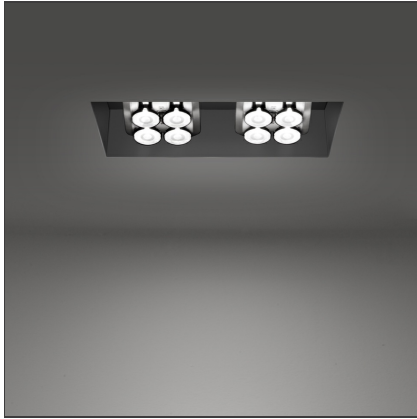

# Una Pro 75 Adjustable Recessed - 2x4 LED 38° 3000K Aluminium

IP20 

## DESCRIPTION

UNA PRO is the result of a new design approach. The objective was to obtain the same high performance of a halogen spotlight from a LED one, but at the same time the classic spotlight icon was brought up for discussion. Thanks to new significant technological innovation, the old concept had to be reinvented and so did the looks and main features of an entire category of luminaires. Important purposes were also energy and material saving and light duration. Due to innovative research and a well-proven expertise, the spotlight system performance is the same as that of previous halogen systems but the overall performance achieved is much better. In fact, the energy consumption of these spotlights is low, the user's relationship with the environment is revolutionary, his interaction with it is free and creative. In addition the the light fixture appears thin due to the flat profile (only 3 mm).