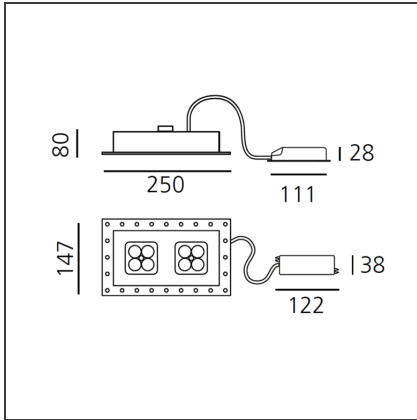

TECHNICAL DRAWINGS

FEATURES

Article Code:	DD0014L00D3W	Material:	Aluminium
Colour:	Aluminium	Series:	Indoor
Installation:	Recessed, Ceiling		
Environment:	Indoor		

DIMENSIONS

Length:	cm 25	Cutout Width:	cm 8
Height:	cm 14.7		
Weight:	kg 0.9		

INCLUDED SOURCES

Category:	LED	Color temperature (K):	3000K
Number:	1		
Watt:	14W		
Type:	0		
Class:	A		

LUMINAIRE

Watt:	14W	Delivered lumens output (lm):	680lm
		CCT:	3000K
		Efficiency:	68%
		Efficacy:	48.55lm/W
		CRI:	85