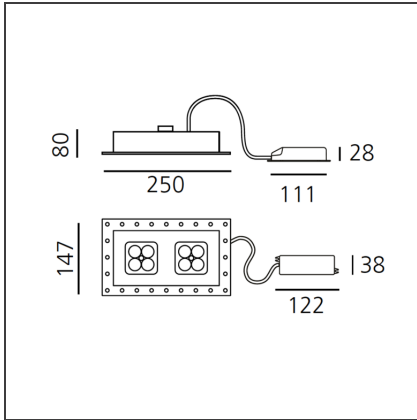

TECHNICAL DRAWINGS

FEATURES

Article Code:	DD0014L10D2B	Material:	Aluminium
Colour:	White	Series:	Indoor
Installation:	Recessed, Ceiling		
Environment:	Indoor		

DIMENSIONS

Length:	cm 25	Cutout Width:	cm 8
Height:	cm 14.7		
Weight:	kg 0.9		

INCLUDED SOURCES

Category:	LED	Color temperature (K):	3700K
Number:	1		
Watt:	14W		
Type:	0		
Class:	A		

LUMINAIRE

Watt:	14W	Delivered lumens output (lm):	693lm
		CCT:	3700K
		CRI:	80