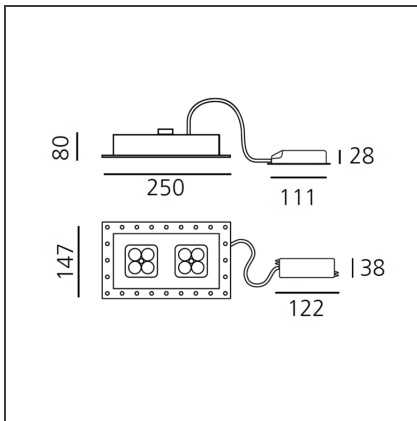

Una Pro 75 Adjustable Recessed - 2x4 LED 20° 3700K Aluminium

IP20 

DESIGN BY

Carlotta de Bevilacqua

DESCRIPTION

UNA PRO is the result of a new design approach. The objective was to obtain the same high performance of a halogen spotlight from a LED one, but at the same time the classic spotlight icon was brought up for discussion. Thanks to new significant technological innovation, the old concept had to be reinvented and so did the looks and main features of an entire category of luminaires. Important purposes were also energy and material saving and light duration. Due to innovative research and a well-proven expertise, the spotlight system performance is the same as that of previous halogen systems but the overall performance achieved is much better. In fact, the energy consumption of these spotlights is low, the user's relationship with the environment is revolutionary, his interaction with it is free and creative. In addition the the light fixture appears thin due to the flat profile (only 3 mm).

TECHNICAL DRAWINGS

FEATURES

Article Code:	DD0014L00D2	Material:	Aluminium
Colour:	Aluminium	Series:	Indoor
Installation:	Recessed, Ceiling		
Environment:	Indoor		

DIMENSIONS

Length:	cm 25	Cutout Width:	cm 8
Height:	cm 14.7		
Weight:	kg 0.9		