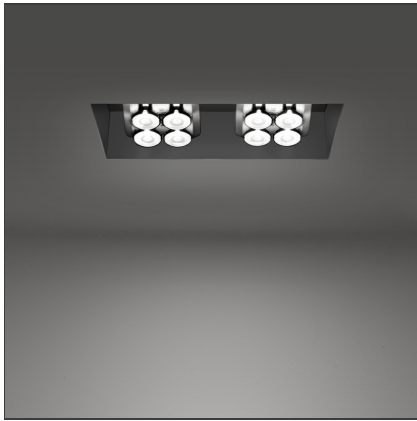

Una Pro 75 Adjustable Recessed - 2x4 LED 20° 3700K Aluminium

IP20 

DESIGN BY

Carlotta de Bevilacqua

DESCRIPTION

UNA PRO is the result of a new design approach. The objective was to obtain the same high performance of a halogen spotlight from a LED one, but at the same time the classic spotlight icon was brought up for discussion. Thanks to new significant technological innovation, the old concept had to be reinvented and so did the looks and main features of an entire category of luminaires. Important purposes were also energy and material saving and light duration. Due to innovative research and a well-proven expertise, the spotlight system performance is the same as that of previous halogen systems but the overall performance achieved is much better. In fact, the energy consumption of these spotlights is low, the user's relationship with the environment is revolutionary, his interaction with it is free and creative. In addition the the light fixture appears thin due to the flat profile (only 3 mm).

TECHNICAL DRAWINGS

FEATURES

Article Code:	DD0014L00D2	Material:	Aluminium
Colour:	Aluminium	Series:	Indoor
Installation:	Recessed, Ceiling		
Environment:	Indoor		

DIMENSIONS

Length:	cm 25	Cutout Width:	cm 8
Height:	cm 14.7		
Weight:	kg 0.9		

INCLUDED SOURCES

Category:	LED	Color temperature (K):	3700K
Number:	1		
Watt:	14W		
Type:	0		
Class:	A		

LUMINAIRE

Watt:	14W	Delivered lumens output (lm):	693lm
		CCT:	3700K
		CRI:	80

ACCESSORIES

NO
IMAGE
AVAILABLE