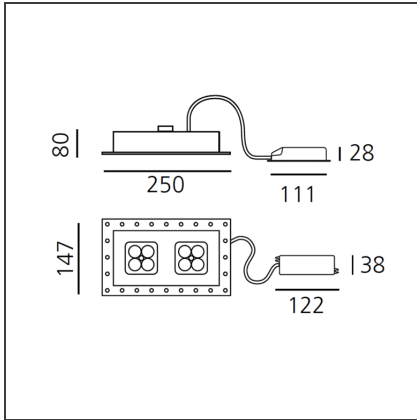

Una Pro 75 Adjustable Recessed - 2x4 LED 20° 3000K White

IP20 

DESIGN BY

Carlotta de Bevilacqua

DESCRIPTION

UNA PRO is the result of a new design approach. The objective was to obtain the same high performance of a halogen spotlight from a LED one, but at the same time the classic spotlight icon was brought up for discussion. Thanks to new significant technological innovation, the old concept had to be reinvented and so did the looks and main features of an entire category of luminaires. Important purposes were also energy and material saving and light duration. Due to innovative research and a well-proven expertise, the spotlight system performance is the same as that of previous halogen systems but the overall performance achieved is much better. In fact, the energy consumption of these spotlights is low, the user's relationship with the environment is revolutionary, his interaction with it is free and creative. In addition the the light fixture appears thin due to the flat profile (only 3 mm).

TECHNICAL DRAWINGS

FEATURES

Article Code:	DD0014L10D2BW	Material:	Aluminium
Colour:	White	Series:	Indoor
Installation:	Recessed, Ceiling		
Environment:	Indoor		

DIMENSIONS

Length:	cm 25	Cutout Width:	cm 8
Height:	cm 14.7		
Weight:	kg 0.9		