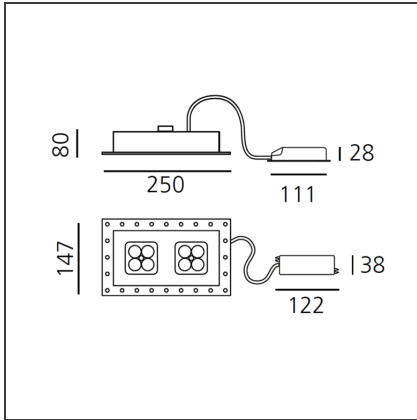

Una Pro 75 Adjustable Recessed - 2x4 LED 20° 3000K Aluminium

IP20 

DESIGN BY

Carlotta de Bevilacqua

DESCRIPTION

UNA PRO is the result of a new design approach. The objective was to obtain the same high performance of a halogen spotlight from a LED one, but at the same time the classic spotlight icon was brought up for discussion. Thanks to new significant technological innovation, the old concept had to be reinvented and so did the looks and main features of an entire category of luminaires. Important purposes were also energy and material saving and light duration. Due to innovative research and a well-proven expertise, the spotlight system performance is the same as that of previous halogen systems but the overall performance achieved is much better. In fact, the energy consumption of these spotlights is low, the user's relationship with the environment is revolutionary, his interaction with it is free and creative. In addition the the light fixture appears thin due to the flat profile (only 3 mm).

TECHNICAL DRAWINGS

FEATURES

Article Code:	DD0014L00D2W	Material:	Aluminium
Colour:	Aluminium	Series:	Indoor
Installation:	Recessed, Ceiling		
Environment:	Indoor		

DIMENSIONS

Length:	cm 25	Cutout Width:	cm 8
Height:	cm 14.7		
Weight:	kg 0.9		