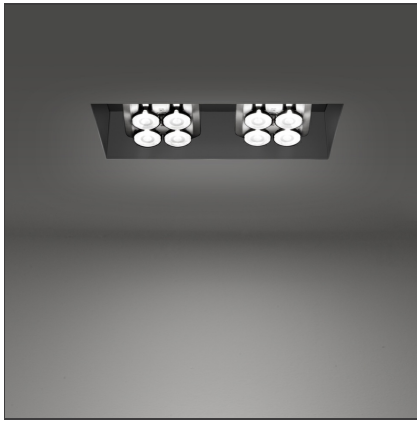

Una Pro 75 Adjustable Recessed - 2x4 LED 20° 3000K Aluminium

IP20 

DESIGN BY

Carlotta de Bevilacqua

DESCRIPTION

UNA PRO is the result of a new design approach. The objective was to obtain the same high performance of a halogen spotlight from a LED one, but at the same time the classic spotlight icon was brought up for discussion. Thanks to new significant technological innovation, the old concept had to be reinvented and so did the looks and main features of an entire category of luminaires. Important purposes were also energy and material saving and light duration. Due to innovative research and a well-proven expertise, the spotlight system performance is the same as that of previous halogen systems but the overall performance achieved is much better. In fact, the energy consumption of these spotlights is low, the user's relationship with the environment is revolutionary, his interaction with it is free and creative. In addition the the light fixture appears thin due to the flat profile (only 3 mm).

TECHNICAL DRAWINGS

FEATURES

Article Code:	DD0014L00D2W	Material:	Aluminium
Colour:	Aluminium	Series:	Indoor
Installation:	Recessed, Ceiling		
Environment:	Indoor		

DIMENSIONS

Length:	cm 25	Cutout Width:	cm 8
Height:	cm 14.7		
Weight:	kg 0.9		

INCLUDED SOURCES

Category:	LED	Color temperature (K):	3000K
Number:	1		
Watt:	14W		
Type:	0		
Class:	A		

LUMINAIRE

Watt:	14W	Delivered lumens output (lm):	651lm
		CCT:	3000K
		Efficiency:	65%
		Efficacy:	46.50lm/W
		CRI:	85