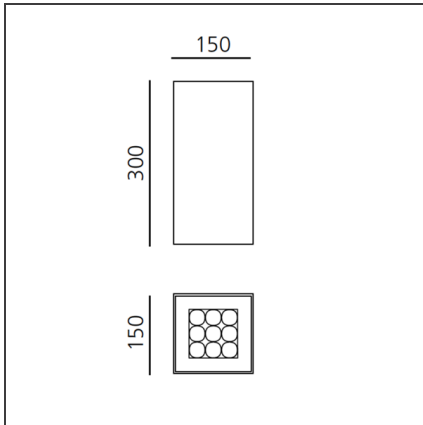

Una Pro 150 Ceiling h30 - 9 LED 6° 3700K White

IP20 

DESIGN BY

Carlotta de Bevilacqua

DESCRIPTION

UNA PRO is the result of a new design approach. The objective was to obtain the same high performance of a halogen spotlight from a LED one, but at the same time the classic spotlight icon was brought up for discussion. Thanks to new significant technological innovation, the old concept had to be reinvented and so did the looks and main features of an entire category of luminaries. Important purposes were also energy and material saving and light duration. Due to innovative research and a well-proven expertise, the spotlight system performance is the same as that of previous halogen systems but the overall performance achieved is much better. In fact, the energy consumption of these spotlights is low, the user's relationship with the environment is revolutionary, his interaction with it is free and creative. In addition the the light fixture appears thin due to the flat profile (only 3 mm).

TECHNICAL DRAWINGS

FEATURES

Article Code:	DD0016A10A1L	Material:	Aluminium
Colour:	White	Series:	Indoor
Installation:	Ceiling		
Environment:	Indoor		

DIMENSIONS

Length:	cm 15
Width:	cm 15
Height:	cm 30
Weight:	kg 1.8

INCLUDED SOURCES

Category:	LED	Color temperature (K):	3700K
Number:	1		
Watt:	10,5W		
Type:	0		
Class:	A		

LUMINAIRE

Watt:	10,5W	Delivered lumens output (lm):	694lm
		CCT:	3700K
		CRI:	80