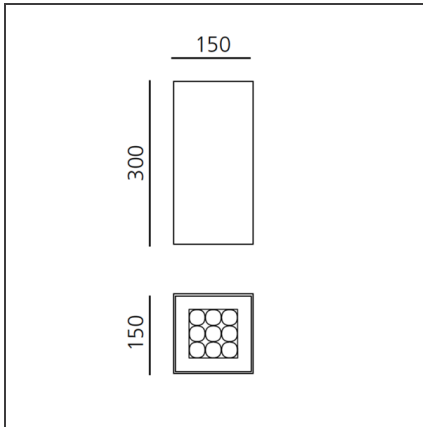

TECHNICAL DRAWINGS

FEATURES

Article Code:	DD0016A09A1L	Material:	Aluminium
Colour:	Black	Series:	Indoor
Installation:	Ceiling		
Environment:	Indoor		

DIMENSIONS

Length:	cm 15
Width:	cm 15
Height:	cm 30
Weight:	kg 1.8

INCLUDED SOURCES

Category:	LED	Color temperature (K):	3700K
Number:	1		
Watt:	10,5W		
Type:	0		
Class:	A		

LUMINAIRE

Watt:	10,5W	Delivered lumens output (lm):	694lm
		CCT:	3700K
		CRI:	80