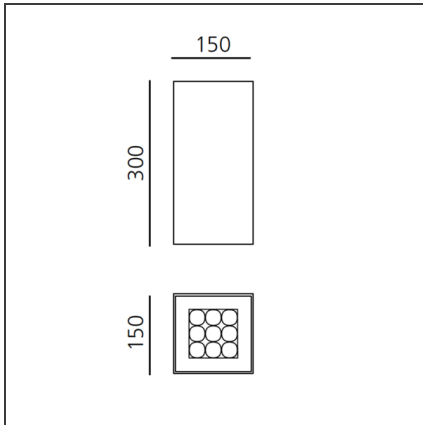

Una Pro 150 Ceiling h30 - 9 LED 6° 3000K White

IP20

DESIGN BY

Carlotta de Bevilacqua

DESCRIPTION

UNA PRO is the result of a new design approach. The objective was to obtain the same high performance of a halogen spotlight from a LED one, but at the same time the classic spotlight icon was brought up for discussion. Thanks to new significant technological innovation, the old concept had to be reinvented and so did the looks and main features of an entire category of luminaries. Important purposes were also energy and material saving and light duration. Due to innovative research and a well-proven expertise, the spotlight system performance is the same as that of previous halogen systems but the overall performance achieved is much better. In fact, the energy consumption of these spotlights is low, the user's relationship with the environment is revolutionary, his interaction with it is free and creative. In addition the the light fixture appears thin due to the flat profile (only 3 mm).

TECHNICAL DRAWINGS

FEATURES

Article Code:	DD0016A10A1LW	Material:	Aluminium
Colour:	White	Series:	Indoor
Installation:	Ceiling		
Environment:	Indoor		

DIMENSIONS

Length:	cm 15
Width:	cm 15
Height:	cm 30
Weight:	kg 1.8

INCLUDED SOURCES

Category:	LED	Color temperature (K):	3000K
Number:	1		
Watt:	10,5W		
Type:	0		
Class:	A		

LUMINAIRE

Watt:	10,5W	Delivered lumens output (lm):	652lm
		CCT:	3000K
		CRI:	85