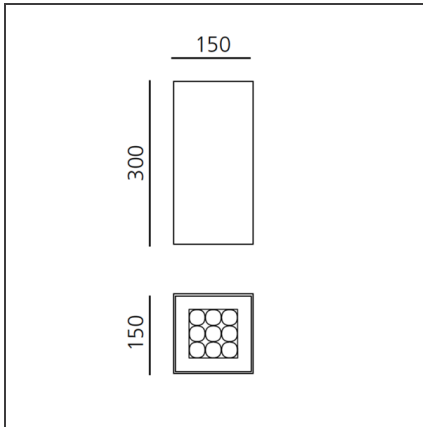

Una Pro 150 Ceiling h30 - 9 LED 6° 3000K Black

IP20

DESIGN BY

Carlotta de Bevilacqua

DESCRIPTION

UNA PRO is the result of a new design approach. The objective was to obtain the same high performance of a halogen spotlight from a LED one, but at the same time the classic spotlight icon was brought up for discussion. Thanks to new significant technological innovation, the old concept had to be reinvented and so did the looks and main features of an entire category of luminaries. Important purposes were also energy and material saving and light duration. Due to innovative research and a well-proven expertise, the spotlight system performance is the same as that of previous halogen systems but the overall performance achieved is much better. In fact, the energy consumption of these spotlights is low, the user's relationship with the environment is revolutionary, his interaction with it is free and creative. In addition the the light fixture appears thin due to the flat profile (only 3 mm).

TECHNICAL DRAWINGS

FEATURES

Article Code:	DD0016A09A1LW	Material:	Aluminium
Colour:	Black	Series:	Indoor
Installation:	Ceiling		
Environment:	Indoor		

DIMENSIONS

Length:	cm 15
Width:	cm 15
Height:	cm 30
Weight:	kg 1.8

INCLUDED SOURCES

Category:	LED	Color temperature (K):	3000K
Number:	1		
Watt:	10,5W		
Type:	0		
Class:	A		

LUMINAIRE

Watt:	10,5W	Delivered lumens output (lm):	652lm
		CCT:	3000K
		CRI:	85