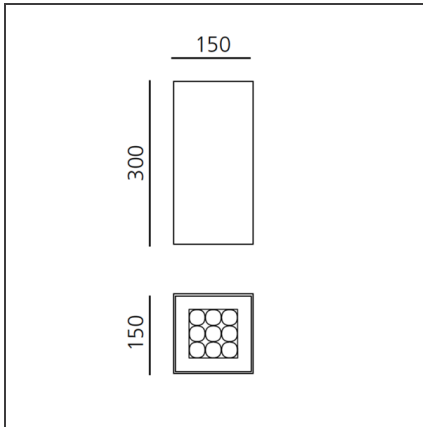

Una Pro 150 Ceiling h30 - 9 LED 6° 3000K Aluminium

IP20

DESIGN BY

Carlotta de Bevilacqua

DESCRIPTION

UNA PRO is the result of a new design approach. The objective was to obtain the same high performance of a halogen spotlight from a LED one, but at the same time the classic spotlight icon was brought up for discussion. Thanks to new significant technological innovation, the old concept had to be reinvented and so did the looks and main features of an entire category of luminaries. Important purposes were also energy and material saving and light duration. Due to innovative research and a well-proven expertise, the spotlight system performance is the same as that of previous halogen systems but the overall performance achieved is much better. In fact, the energy consumption of these spotlights is low, the user's relationship with the environment is revolutionary, his interaction with it is free and creative. In addition the the light fixture appears thin due to the flat profile (only 3 mm).

TECHNICAL DRAWINGS

FEATURES

Article Code:	DD0016A00A1LW	Material:	Aluminium
Colour:	Aluminium	Series:	Indoor
Installation:	Ceiling		
Environment:	Indoor		

DIMENSIONS

Length:	cm 15
Width:	cm 15
Height:	cm 30
Weight:	kg 1.8

INCLUDED SOURCES

Category:	LED	Color temperature (K):	3000K
Number:	1		
Watt:	10,5W		
Type:	0		
Class:	A		

LUMINAIRE

Watt:	10,5W	Delivered lumens output (lm):	652lm
		CCT:	3000K
		CRI:	85