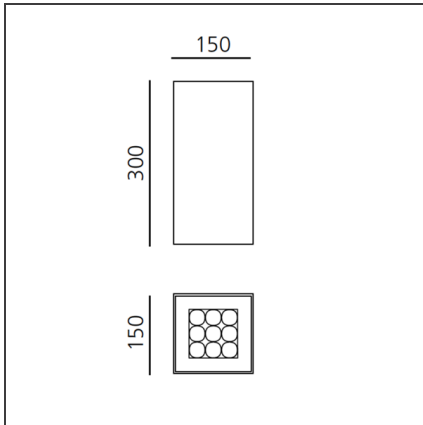

Una Pro 150 Ceiling h30 - 9 LED 38° 3700K White

IP20 

DESIGN BY

Carlotta de Bevilacqua

DESCRIPTION

UNA PRO is the result of a new design approach. The objective was to obtain the same high performance of a halogen spotlight from a LED one, but at the same time the classic spotlight icon was brought up for discussion. Thanks to new significant technological innovation, the old concept had to be reinvented and so did the looks and main features of an entire category of luminaries. Important purposes were also energy and material saving and light duration. Due to innovative research and a well-proven expertise, the spotlight system performance is the same as that of previous halogen systems but the overall performance achieved is much better. In fact, the energy consumption of these spotlights is low, the user's relationship with the environment is revolutionary, his interaction with it is free and creative. In addition the the light fixture appears thin due to the flat profile (only 3 mm).

TECHNICAL DRAWINGS

FEATURES

Article Code:	DD0016A10A3L	Material:	Aluminium
Colour:	White	Series:	Indoor
Installation:	Ceiling		
Environment:	Indoor		

DIMENSIONS

Length:	cm 15
Width:	cm 15
Height:	cm 30
Weight:	kg 1.8

INCLUDED SOURCES

Category:	LED	Color temperature (K):	3700K
Number:	1		
Watt:	10,5W		
Type:	0		
Class:	A		

LUMINAIRE

Watt:	10,5W	Delivered lumens output (lm):	649lm
		CCT:	3700K
		CRI:	80