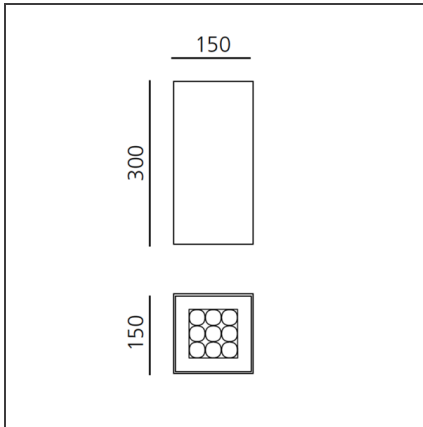

Una Pro 150 Ceiling h30 - 9 LED 38° 3700K Black

IP20

DESIGN BY

Carlotta de Bevilacqua

DESCRIPTION

UNA PRO is the result of a new design approach. The objective was to obtain the same high performance of a halogen spotlight from a LED one, but at the same time the classic spotlight icon was brought up for discussion. Thanks to new significant technological innovation, the old concept had to be reinvented and so did the looks and main features of an entire category of luminaries. Important purposes were also energy and material saving and light duration. Due to innovative research and a well-proven expertise, the spotlight system performance is the same as that of previous halogen systems but the overall performance achieved is much better. In fact, the energy consumption of these spotlights is low, the user's relationship with the environment is revolutionary, his interaction with it is free and creative. In addition the the light fixture appears thin due to the flat profile (only 3 mm).

TECHNICAL DRAWINGS

FEATURES

Article Code:	DD0016A09A3L	Material:	Aluminium
Colour:	Black	Series:	Indoor
Installation:	Ceiling		
Environment:	Indoor		

DIMENSIONS

Length:	cm 15
Width:	cm 15
Height:	cm 30
Weight:	kg 1.8

INCLUDED SOURCES

Category:	LED	Color temperature (K):	3700K
Number:	1		
Watt:	10,5W		
Type:	0		
Class:	A		

LUMINAIRE

Watt:	10,5W	Delivered lumens output (lm):	649lm
		CCT:	3700K
		CRI:	80