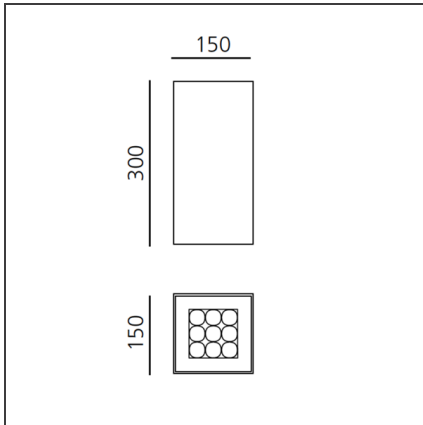

Una Pro 150 Ceiling h30 - 9 LED 38° 3700K Aluminium

IP20 

DESIGN BY

Carlotta de Bevilacqua

DESCRIPTION

UNA PRO is the result of a new design approach. The objective was to obtain the same high performance of a halogen spotlight from a LED one, but at the same time the classic spotlight icon was brought up for discussion. Thanks to new significant technological innovation, the old concept had to be reinvented and so did the looks and main features of an entire category of luminaries. Important purposes were also energy and material saving and light duration. Due to innovative research and a well-proven expertise, the spotlight system performance is the same as that of previous halogen systems but the overall performance achieved is much better. In fact, the energy consumption of these spotlights is low, the user's relationship with the environment is revolutionary, his interaction with it is free and creative. In addition the the light fixture appears thin due to the flat profile (only 3 mm).

TECHNICAL DRAWINGS

FEATURES

Article Code:	DD0016A00A3L	Material:	Aluminium
Colour:	Aluminium	Series:	Indoor
Installation:	Ceiling		
Environment:	Indoor		

DIMENSIONS

Length:	cm 15
Width:	cm 15
Height:	cm 30
Weight:	kg 1.8

INCLUDED SOURCES

Category:	LED	Color temperature (K):	3700K
Number:	1		
Watt:	10,5W		
Type:	0		
Class:	A		

LUMINAIRE

Watt:	10,5W	Delivered lumens output (lm):	649lm
		CCT:	3700K
		CRI:	80