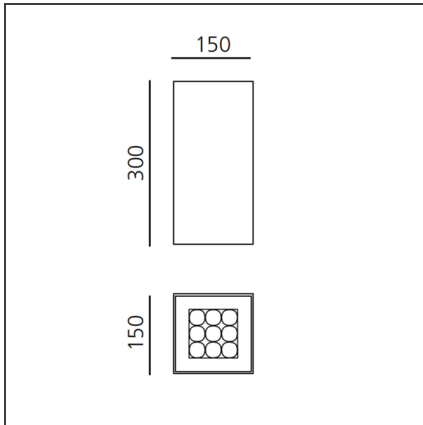

Una Pro 150 Ceiling h30 - 9 LED 38° 3000K White

IP20 

DESIGN BY

Carlotta de Bevilacqua

DESCRIPTION

UNA PRO is the result of a new design approach. The objective was to obtain the same high performance of a halogen spotlight from a LED one, but at the same time the classic spotlight icon was brought up for discussion. Thanks to new significant technological innovation, the old concept had to be reinvented and so did the looks and main features of an entire category of luminaries. Important purposes were also energy and material saving and light duration. Due to innovative research and a well-proven expertise, the spotlight system performance is the same as that of previous halogen systems but the overall performance achieved is much better. In fact, the energy consumption of these spotlights is low, the user's relationship with the environment is revolutionary, his interaction with it is free and creative. In addition the the light fixture appears thin due to the flat profile (only 3 mm).

TECHNICAL DRAWINGS

FEATURES

Article Code:	DD0016A10A3LW	Material:	Aluminium
Colour:	White	Series:	Indoor
Installation:	Ceiling		
Environment:	Indoor		

DIMENSIONS

Length:	cm 15
Width:	cm 15
Height:	cm 30
Weight:	kg 1.8

INCLUDED SOURCES

Category:	LED	Color temperature (K):	3000K
Number:	1		
Watt:	10,5W		
Type:	0		
Class:	A		

LUMINAIRE

Watt:	10,5W	Delivered lumens output (lm):	610lm
		CCT:	3000K
		CRI:	85