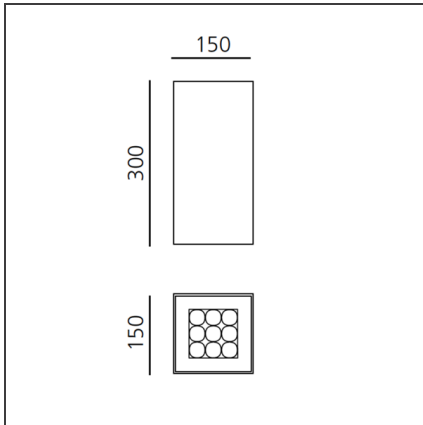

Una Pro 150 Ceiling h30 - 9 LED 38° 3000K Black

IP20

DESIGN BY

Carlotta de Bevilacqua

DESCRIPTION

UNA PRO is the result of a new design approach. The objective was to obtain the same high performance of a halogen spotlight from a LED one, but at the same time the classic spotlight icon was brought up for discussion. Thanks to new significant technological innovation, the old concept had to be reinvented and so did the looks and main features of an entire category of luminaries. Important purposes were also energy and material saving and light duration. Due to innovative research and a well-proven expertise, the spotlight system performance is the same as that of previous halogen systems but the overall performance achieved is much better. In fact, the energy consumption of these spotlights is low, the user's relationship with the environment is revolutionary, his interaction with it is free and creative. In addition the light fixture appears thin due to the flat profile (only 3 mm).

TECHNICAL DRAWINGS

FEATURES

Article Code:	DD0016A09A3LW	Material:	Aluminium
Colour:	Black	Series:	Indoor
Installation:	Ceiling		
Environment:	Indoor		

DIMENSIONS

Length:	cm 15
Width:	cm 15
Height:	cm 30
Weight:	kg 1.8

INCLUDED SOURCES

Category:	LED	Color temperature (K):	3000K
Number:	1		
Watt:	10,5W		
Type:	0		
Class:	A		

LUMINAIRE

Watt:	10,5W	Delivered lumens output (lm):	610lm
		CCT:	3000K
		CRI:	85