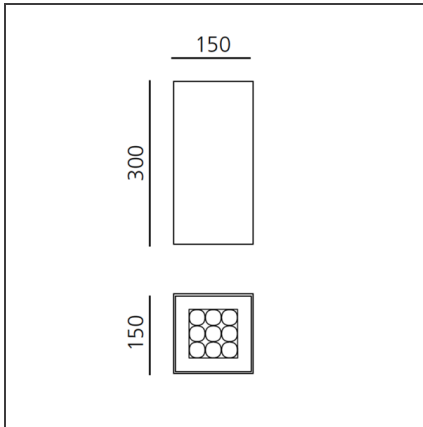

Una Pro 150 Ceiling h30 - 9 LED 38° 3000K Aluminium

IP20 

DESIGN BY

Carlotta de Bevilacqua

DESCRIPTION

UNA PRO is the result of a new design approach. The objective was to obtain the same high performance of a halogen spotlight from a LED one, but at the same time the classic spotlight icon was brought up for discussion. Thanks to new significant technological innovation, the old concept had to be reinvented and so did the looks and main features of an entire category of luminaries. Important purposes were also energy and material saving and light duration. Due to innovative research and a well-proven expertise, the spotlight system performance is the same as that of previous halogen systems but the overall performance achieved is much better. In fact, the energy consumption of these spotlights is low, the user's relationship with the environment is revolutionary, his interaction with it is free and creative. In addition the the light fixture appears thin due to the flat profile (only 3 mm).

TECHNICAL DRAWINGS

FEATURES

Article Code:	DD0016A00A3LW	Material:	Aluminium
Colour:	Aluminium	Series:	Indoor
Installation:	Ceiling		
Environment:	Indoor		

DIMENSIONS

Length:	cm 15
Width:	cm 15
Height:	cm 30
Weight:	kg 1.8

INCLUDED SOURCES

Category:	LED	Color temperature (K):	3000K
Number:	1		
Watt:	10,5W		
Type:	0		
Class:	A		

LUMINAIRE

Watt:	10,5W	Delivered lumens output (lm):	610lm
		CCT:	3000K
		CRI:	85