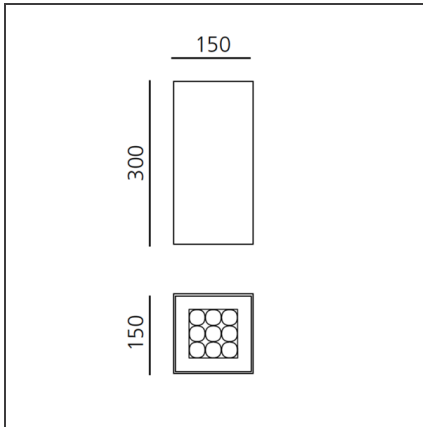

TECHNICAL DRAWINGS

FEATURES

Article Code:	DD0016A10A2L	Material:	Aluminium
Colour:	White	Series:	Indoor
Installation:	Ceiling		
Environment:	Indoor		

DIMENSIONS

Length:	cm 15
Width:	cm 15
Height:	cm 30
Weight:	kg 1.8

INCLUDED SOURCES

Category:	LED	Color temperature (K):	3700K
Number:	1		
Watt:	10,5W		
Type:	0		
Class:	A		

LUMINAIRE

Watt:	10,5W	Delivered lumens output (lm):	622lm
		CCT:	3700K
		CRI:	80