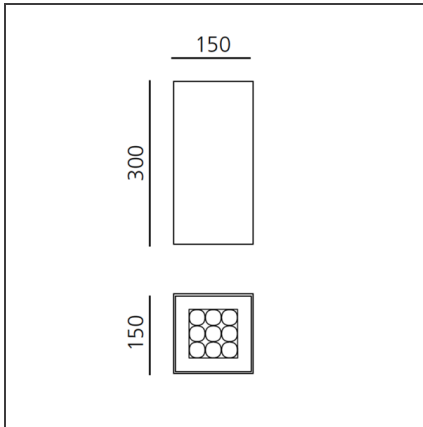

Una Pro 150 Ceiling h30 - 9 LED 20° 3700K Black

IP20

DESIGN BY

Carlotta de Bevilacqua

DESCRIPTION

UNA PRO is the result of a new design approach. The objective was to obtain the same high performance of a halogen spotlight from a LED one, but at the same time the classic spotlight icon was brought up for discussion. Thanks to new significant technological innovation, the old concept had to be reinvented and so did the looks and main features of an entire category of luminaries. Important purposes were also energy and material saving and light duration. Due to innovative research and a well-proven expertise, the spotlight system performance is the same as that of previous halogen systems but the overall performance achieved is much better. In fact, the energy consumption of these spotlights is low, the user's relationship with the environment is revolutionary, his interaction with it is free and creative. In addition the the light fixture appears thin due to the flat profile (only 3 mm).

TECHNICAL DRAWINGS

FEATURES

Article Code:	DD0016A09A2L	Material:	Aluminium
Colour:	Black	Series:	Indoor
Installation:	Ceiling		
Environment:	Indoor		

DIMENSIONS

Length:	cm 15
Width:	cm 15
Height:	cm 30
Weight:	kg 1.8

INCLUDED SOURCES

Category:	LED	Color temperature (K):	3700K
Number:	1		
Watt:	10,5W		
Type:	0		
Class:	A		

LUMINAIRE

Watt:	10,5W	Delivered lumens output (lm):	622lm
		CCT:	3700K
		CRI:	80