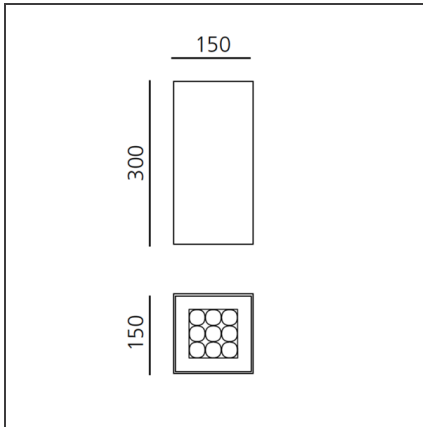

TECHNICAL DRAWINGS

FEATURES

Article Code:	DD0016A00A2L	Material:	Aluminium
Colour:	Aluminium	Series:	Indoor
Installation:	Ceiling		
Environment:	Indoor		

DIMENSIONS

Length:	cm 15
Width:	cm 15
Height:	cm 30
Weight:	kg 1.8

INCLUDED SOURCES

Category:	LED	Color temperature (K):	3700K
Number:	1		
Watt:	10,5W		
Type:	0		
Class:	A		

LUMINAIRE

Watt:	10,5W	Delivered lumens output (lm):	622lm
		CCT:	3700K
		CRI:	80