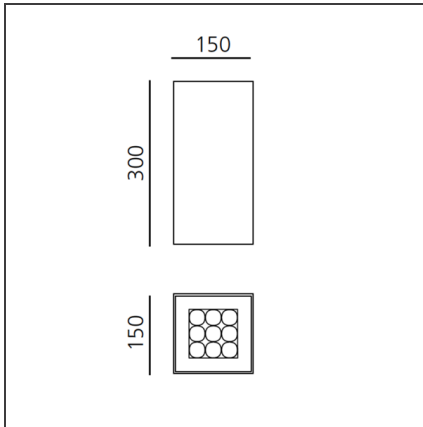

TECHNICAL DRAWINGS

FEATURES

Article Code:	DD0016A10A2LW	Material:	Aluminium
Colour:	White	Series:	Indoor
Installation:	Ceiling		
Environment:	Indoor		

DIMENSIONS

Length:	cm 15
Width:	cm 15
Height:	cm 30
Weight:	kg 1.8

INCLUDED SOURCES

Category:	LED	Color temperature (K):	3000K
Number:	1		
Watt:	10,5W		
Type:	0		
Class:	A		

LUMINAIRE

Watt:	10,5W	Delivered lumens output (lm):	585lm
		CCT:	3000K
		CRI:	85