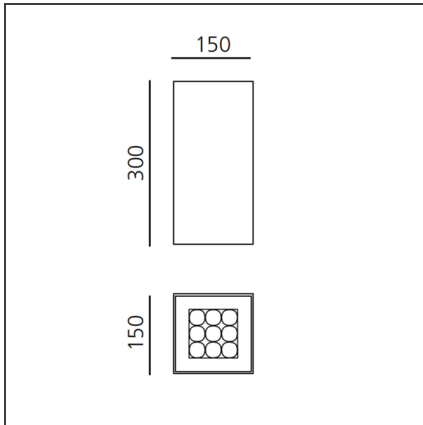

Una Pro 150 Ceiling h30 - 9 LED 20° 3000K Black

IP20 

DESIGN BY

Carlotta de Bevilacqua

DESCRIPTION

UNA PRO is the result of a new design approach. The objective was to obtain the same high performance of a halogen spotlight from a LED one, but at the same time the classic spotlight icon was brought up for discussion. Thanks to new significant technological innovation, the old concept had to be reinvented and so did the looks and main features of an entire category of luminaries. Important purposes were also energy and material saving and light duration. Due to innovative research and a well-proven expertise, the spotlight system performance is the same as that of previous halogen systems but the overall performance achieved is much better. In fact, the energy consumption of these spotlights is low, the user's relationship with the environment is revolutionary, his interaction with it is free and creative. In addition the the light fixture appears thin due to the flat profile (only 3 mm).

TECHNICAL DRAWINGS

FEATURES

Article Code:	DD0016A09A2LW	Material:	Aluminium
Colour:	Black	Series:	Indoor
Installation:	Ceiling		
Environment:	Indoor		

DIMENSIONS

Length:	cm 15
Width:	cm 15
Height:	cm 30
Weight:	kg 1.8

INCLUDED SOURCES

Category:	LED	Color temperature (K):	3000K
Number:	1		
Watt:	10,5W		
Type:	0		
Class:	A		

LUMINAIRE

Watt:	10,5W	Delivered lumens output (lm):	585lm
		CCT:	3000K
		CRI:	85