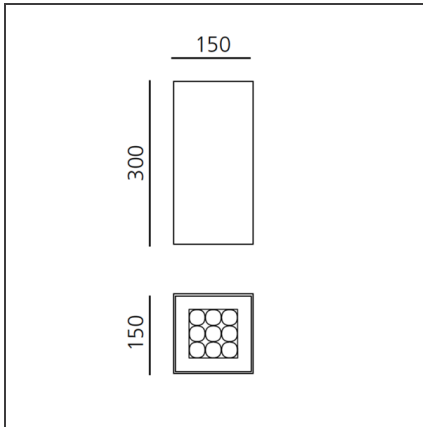

Una Pro 150 Ceiling h30 - 9 LED 20° 3000K Aluminium

IP20 

DESIGN BY

Carlotta de Bevilacqua

DESCRIPTION

UNA PRO is the result of a new design approach. The objective was to obtain the same high performance of a halogen spotlight from a LED one, but at the same time the classic spotlight icon was brought up for discussion. Thanks to new significant technological innovation, the old concept had to be reinvented and so did the looks and main features of an entire category of luminaries. Important purposes were also energy and material saving and light duration. Due to innovative research and a well-proven expertise, the spotlight system performance is the same as that of previous halogen systems but the overall performance achieved is much better. In fact, the energy consumption of these spotlights is low, the user's relationship with the environment is revolutionary, his interaction with it is free and creative. In addition the the light fixture appears thin due to the flat profile (only 3 mm).

TECHNICAL DRAWINGS

FEATURES

Article Code:	DD0016A00A2LW	Material:	Aluminium
Colour:	Aluminium	Series:	Indoor
Installation:	Ceiling		
Environment:	Indoor		

DIMENSIONS

Length:	cm 15
Width:	cm 15
Height:	cm 30
Weight:	kg 1.8

INCLUDED SOURCES

Category:	LED	Color temperature (K):	3000K
Number:	1		
Watt:	10,5W		
Type:	0		
Class:	A		

LUMINAIRE

Watt:	10,5W	Delivered lumens output (lm):	585lm
		CCT:	3000K
		CRI:	85