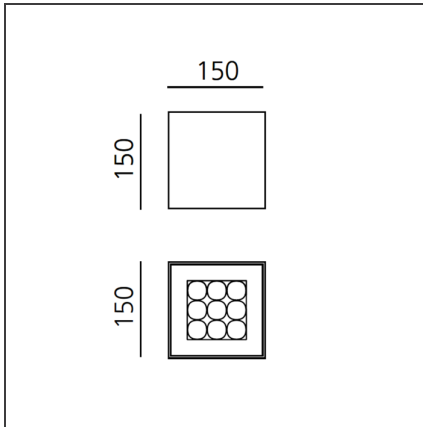

TECHNICAL DRAWINGS

FEATURES

Article Code:	DD0016A10A1C	Material:	Aluminium
Colour:	White	Series:	Indoor
Installation:	Ceiling		
Environment:	Indoor		

DIMENSIONS

Length:	cm 15
Width:	cm 15
Height:	cm 15
Weight:	kg 1.1

INCLUDED SOURCES

Category:	LED	Color temperature (K):	3700K
Number:	1		
Watt:	10,5W		
Type:	0		
Class:	A		

LUMINAIRE

Watt:	10,5W	Delivered lumens output (lm):	694lm
		CCT:	3700K
		CRI:	80