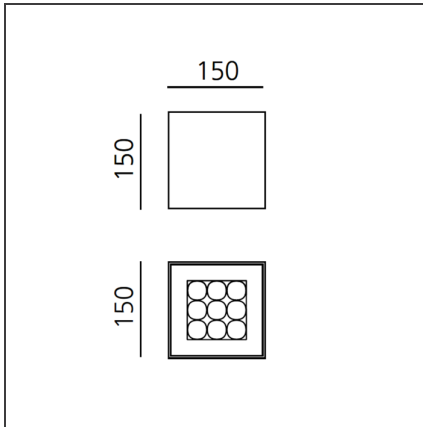

Una Pro 150 Ceiling h15 - 9 LED 6° 3700K Black

IP20 

DESIGN BY

Carlotta de Bevilacqua

DESCRIPTION

UNA PRO is the result of a new design approach. The objective was to obtain the same high performance of a halogen spotlight from a LED one, but at the same time the classic spotlight icon was brought up for discussion. Thanks to new significant technological innovation, the old concept had to be reinvented and so did the looks and main features of an entire category of luminaries. Important purposes were also energy and material saving and light duration. Due to innovative research and a well-proven expertise, the spotlight system performance is the same as that of previous halogen systems but the overall performance achieved is much better. In fact, the energy consumption of these spotlights is low, the user's relationship with the environment is revolutionary, his interaction with it is free and creative. In addition the the light fixture appears thin due to the flat profile (only 3 mm).

TECHNICAL DRAWINGS

FEATURES

Article Code:	DD0016A09A1C	Material:	Aluminium
Colour:	Black	Series:	Indoor
Installation:	Ceiling		
Environment:	Indoor		

DIMENSIONS

Length:	cm 15
Width:	cm 15
Height:	cm 15
Weight:	kg 1.1

INCLUDED SOURCES

Category:	LED	Color temperature (K):	3700K
Number:	1		
Watt:	10,5W		
Type:	0		
Class:	A		

LUMINAIRE

Watt:	10,5W	Delivered lumens output (lm):	694lm
		CCT:	3700K
		CRI:	80