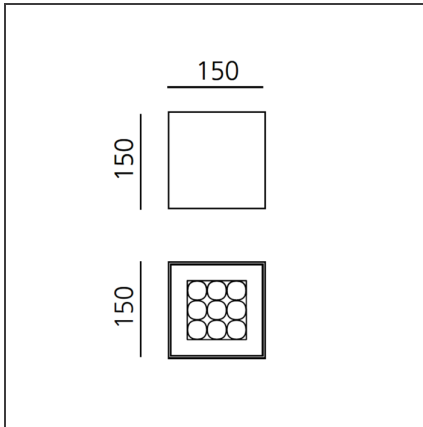

Una Pro 150 Ceiling h15 - 9 LED 6° 3700K Aluminium

 IP20 

DESIGN BY

Carlotta de Bevilacqua

DESCRIPTION

UNA PRO is the result of a new design approach. The objective was to obtain the same high performance of a halogen spotlight from a LED one, but at the same time the classic spotlight icon was brought up for discussion. Thanks to new significant technological innovation, the old concept had to be reinvented and so did the looks and main features of an entire category of luminaries. Important purposes were also energy and material saving and light duration. Due to innovative research and a well-proven expertise, the spotlight system performance is the same as that of previous halogen systems but the overall performance achieved is much better. In fact, the energy consumption of these spotlights is low, the user's relationship with the environment is revolutionary, his interaction with it is free and creative. In addition the the light fixture appears thin due to the flat profile (only 3 mm).

TECHNICAL DRAWINGS

FEATURES

Article Code:	DD0016A00A1C	Material:	Aluminium
Colour:	Aluminium	Series:	Indoor
Installation:	Ceiling		
Environment:	Indoor		

DIMENSIONS

Length:	cm 15
Width:	cm 15
Height:	cm 15
Weight:	kg 1.1

INCLUDED SOURCES

Category:	LED	Color temperature (K):	3700K
Number:	1		
Watt:	10,5W		
Type:	0		
Class:	A		

LUMINAIRE

Watt:	10,5W	Delivered lumens output (lm):	694lm
		CCT:	3700K
		CRI:	80