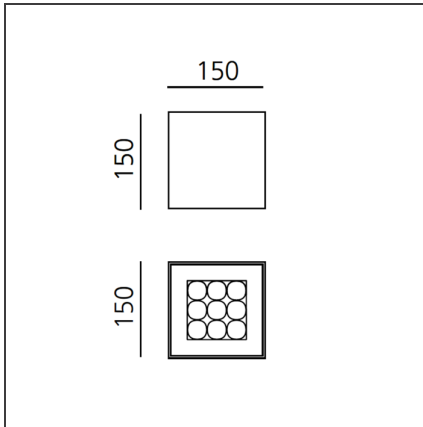

Una Pro 150 Ceiling h15 - 9 LED 6° 3000K White

IP20

DESIGN BY

Carlotta de Bevilacqua

DESCRIPTION

UNA PRO is the result of a new design approach. The objective was to obtain the same high performance of a halogen spotlight from a LED one, but at the same time the classic spotlight icon was brought up for discussion. Thanks to new significant technological innovation, the old concept had to be reinvented and so did the looks and main features of an entire category of luminaries. Important purposes were also energy and material saving and light duration. Due to innovative research and a well-proven expertise, the spotlight system performance is the same as that of previous halogen systems but the overall performance achieved is much better. In fact, the energy consumption of these spotlights is low, the user's relationship with the environment is revolutionary, his interaction with it is free and creative. In addition the the light fixture appears thin due to the flat profile (only 3 mm).

TECHNICAL DRAWINGS

FEATURES

Article Code:	DD0016A10A1CW	Material:	Aluminium
Colour:	White	Series:	Indoor
Installation:	Ceiling		
Environment:	Indoor		

DIMENSIONS

Length:	cm 15
Width:	cm 15
Height:	cm 15
Weight:	kg 1.1

INCLUDED SOURCES

Category:	LED	Color temperature (K):	3000K
Number:	1		
Watt:	10,5W		
Type:	0		
Class:	A		

LUMINAIRE

Watt:	10,5W	Delivered lumens output (lm):	652lm
		CCT:	3000K
		CRI:	85