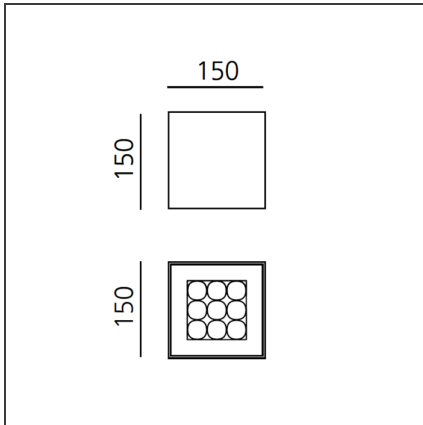

TECHNICAL DRAWINGS

FEATURES

Article Code:	DD0016A09A1CW	Material:	Aluminium
Colour:	Black	Series:	Indoor
Installation:	Ceiling		
Environment:	Indoor		

DIMENSIONS

Length:	cm 15
Width:	cm 15
Height:	cm 15
Weight:	kg 1.1

INCLUDED SOURCES

Category:	LED	Color temperature (K):	3000K
Number:	1		
Watt:	10,5W		
Type:	0		
Class:	A		

LUMINAIRE

Watt:	10,5W	Delivered lumens output (lm):	652lm
		CCT:	3000K
		CRI:	85