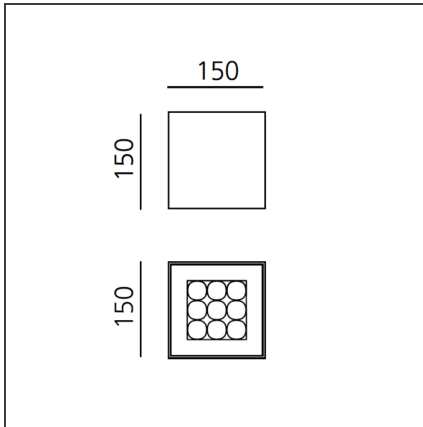

TECHNICAL DRAWINGS

FEATURES

Article Code:	DD0016A00A1CW	Material:	Aluminium
Colour:	Aluminium	Series:	Indoor
Installation:	Ceiling		
Environment:	Indoor		

DIMENSIONS

Length:	cm 15
Width:	cm 15
Height:	cm 15
Weight:	kg 1.1

INCLUDED SOURCES

Category:	LED	Color temperature (K):	3000K
Number:	1		
Watt:	10,5W		
Type:	0		
Class:	A		

LUMINAIRE

Watt:	10,5W	Delivered lumens output (lm):	652lm
		CCT:	3000K
		CRI:	85