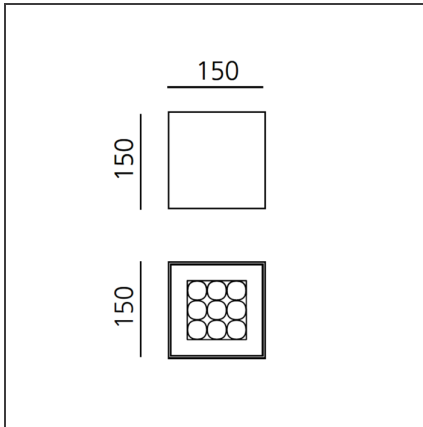

TECHNICAL DRAWINGS

FEATURES

Article Code:	DD0016A10A3C	Material:	Aluminium
Colour:	White	Series:	Indoor
Installation:	Ceiling		
Environment:	Indoor		

DIMENSIONS

Length:	cm 15
Width:	cm 15
Height:	cm 15
Weight:	kg 1.1

INCLUDED SOURCES

Category:	LED	Color temperature (K):	3700K
Number:	1		
Watt:	10,5W		
Type:	0		
Class:	A		

LUMINAIRE

Watt:	10,5W	Delivered lumens output (lm):	649lm
		CCT:	3700K
		CRI:	80