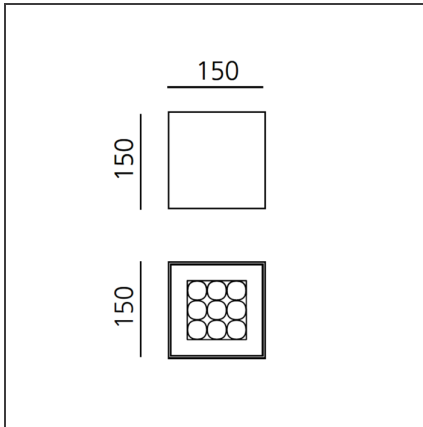

Una Pro 150 Ceiling h15 - 9 LED 38° 3700K Black

IP20 

DESIGN BY

Carlotta de Bevilacqua

DESCRIPTION

UNA PRO is the result of a new design approach. The objective was to obtain the same high performance of a halogen spotlight from a LED one, but at the same time the classic spotlight icon was brought up for discussion. Thanks to new significant technological innovation, the old concept had to be reinvented and so did the looks and main features of an entire category of luminaries. Important purposes were also energy and material saving and light duration. Due to innovative research and a well-proven expertise, the spotlight system performance is the same as that of previous halogen systems but the overall performance achieved is much better. In fact, the energy consumption of these spotlights is low, the user's relationship with the environment is revolutionary, his interaction with it is free and creative. In addition the the light fixture appears thin due to the flat profile (only 3 mm).

TECHNICAL DRAWINGS

FEATURES

Article Code:	DD0016A09A3C	Material:	Aluminium
Colour:	Black	Series:	Indoor
Installation:	Ceiling		
Environment:	Indoor		

DIMENSIONS

Length:	cm 15
Width:	cm 15
Height:	cm 15
Weight:	kg 1.1

INCLUDED SOURCES

Category:	LED	Color temperature (K):	3700K
Number:	1		
Watt:	10,5W		
Type:	0		
Class:	A		

LUMINAIRE

Watt:	10,5W	Delivered lumens output (lm):	649lm
		CCT:	3700K
		CRI:	80