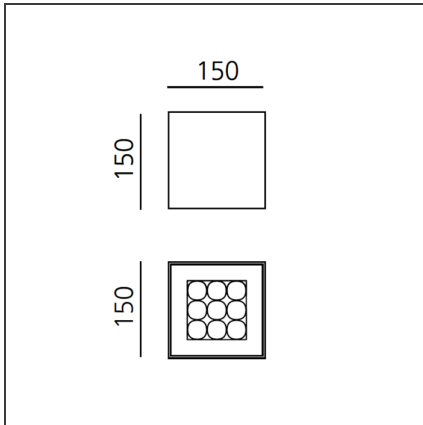

TECHNICAL DRAWINGS

FEATURES

Article Code:	DD0016A00A3C	Material:	Aluminium
Colour:	Aluminium	Series:	Indoor
Installation:	Ceiling		
Environment:	Indoor		

DIMENSIONS

Length:	cm 15
Width:	cm 15
Height:	cm 15
Weight:	kg 1.1

INCLUDED SOURCES

Category:	LED	Color temperature (K):	3700K
Number:	1		
Watt:	10,5W		
Type:	0		
Class:	A		

LUMINAIRE

Watt:	10,5W	Delivered lumens output (lm):	649lm
		CCT:	3700K
		CRI:	80