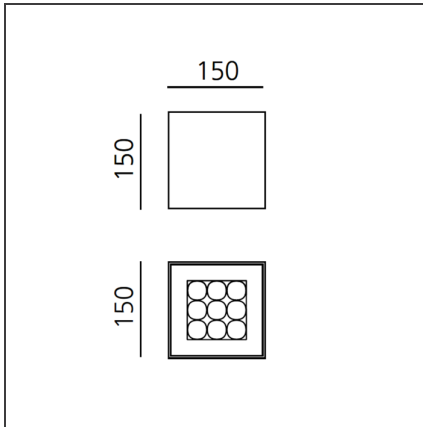

Una Pro 150 Ceiling h15 - 9 LED 38° 3000K White

IP20 

DESIGN BY

Carlotta de Bevilacqua

DESCRIPTION

UNA PRO is the result of a new design approach. The objective was to obtain the same high performance of a halogen spotlight from a LED one, but at the same time the classic spotlight icon was brought up for discussion. Thanks to new significant technological innovation, the old concept had to be reinvented and so did the looks and main features of an entire category of luminaries. Important purposes were also energy and material saving and light duration. Due to innovative research and a well-proven expertise, the spotlight system performance is the same as that of previous halogen systems but the overall performance achieved is much better. In fact, the energy consumption of these spotlights is low, the user's relationship with the environment is revolutionary, his interaction with it is free and creative. In addition the the light fixture appears thin due to the flat profile (only 3 mm).

TECHNICAL DRAWINGS

FEATURES

Article Code:	DD0016A10A3CW	Material:	Aluminium
Colour:	White	Series:	Indoor
Installation:	Ceiling		
Environment:	Indoor		

DIMENSIONS

Length:	cm 15
Width:	cm 15
Height:	cm 15
Weight:	kg 1.1

INCLUDED SOURCES

Category:	LED	Color temperature (K):	3000K
Number:	1		
Watt:	10,5W		
Type:	0		
Class:	A		

LUMINAIRE

Watt:	10,5W	Delivered lumens output (lm):	610lm
		CCT:	3000K
		CRI:	85