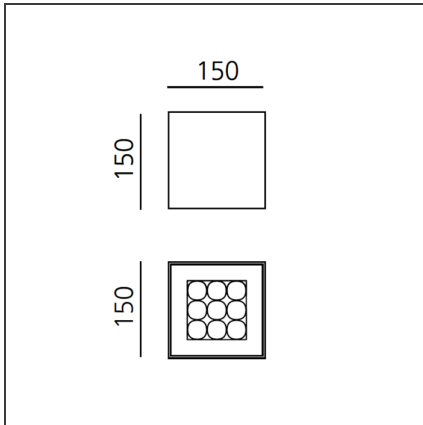

TECHNICAL DRAWINGS

FEATURES

Article Code:	DD0016A09A3CW	Material:	Aluminium
Colour:	Black	Series:	Indoor
Installation:	Ceiling		
Environment:	Indoor		

DIMENSIONS

Length:	cm 15
Width:	cm 15
Height:	cm 15
Weight:	kg 1.1

INCLUDED SOURCES

Category:	LED	Color temperature (K):	3000K
Number:	1		
Watt:	10,5W		
Type:	0		
Class:	A		

LUMINAIRE

Watt:	10,5W	Delivered lumens output (lm):	610lm
		CCT:	3000K
		CRI:	85