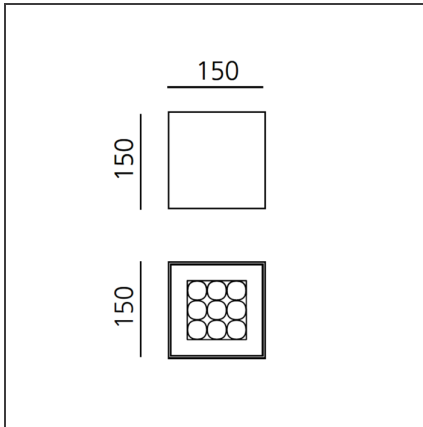

Una Pro 150 Ceiling h15 - 9 LED 38° 3000K Aluminium

IP20 

DESIGN BY

Carlotta de Bevilacqua

DESCRIPTION

UNA PRO is the result of a new design approach. The objective was to obtain the same high performance of a halogen spotlight from a LED one, but at the same time the classic spotlight icon was brought up for discussion. Thanks to new significant technological innovation, the old concept had to be reinvented and so did the looks and main features of an entire category of luminaries. Important purposes were also energy and material saving and light duration. Due to innovative research and a well-proven expertise, the spotlight system performance is the same as that of previous halogen systems but the overall performance achieved is much better. In fact, the energy consumption of these spotlights is low, the user's relationship with the environment is revolutionary, his interaction with it is free and creative. In addition the the light fixture appears thin due to the flat profile (only 3 mm).

TECHNICAL DRAWINGS

FEATURES

Article Code:	DD0016A00A3CW	Material:	Aluminium
Colour:	Aluminium	Series:	Indoor
Installation:	Ceiling		
Environment:	Indoor		

DIMENSIONS

Length:	cm 15
Width:	cm 15
Height:	cm 15
Weight:	kg 1.1

INCLUDED SOURCES

Category:	LED	Color temperature (K):	3000K
Number:	1		
Watt:	10,5W		
Type:	0		
Class:	A		

LUMINAIRE

Watt:	10,5W	Delivered lumens output (lm):	610lm
		CCT:	3000K
		CRI:	85